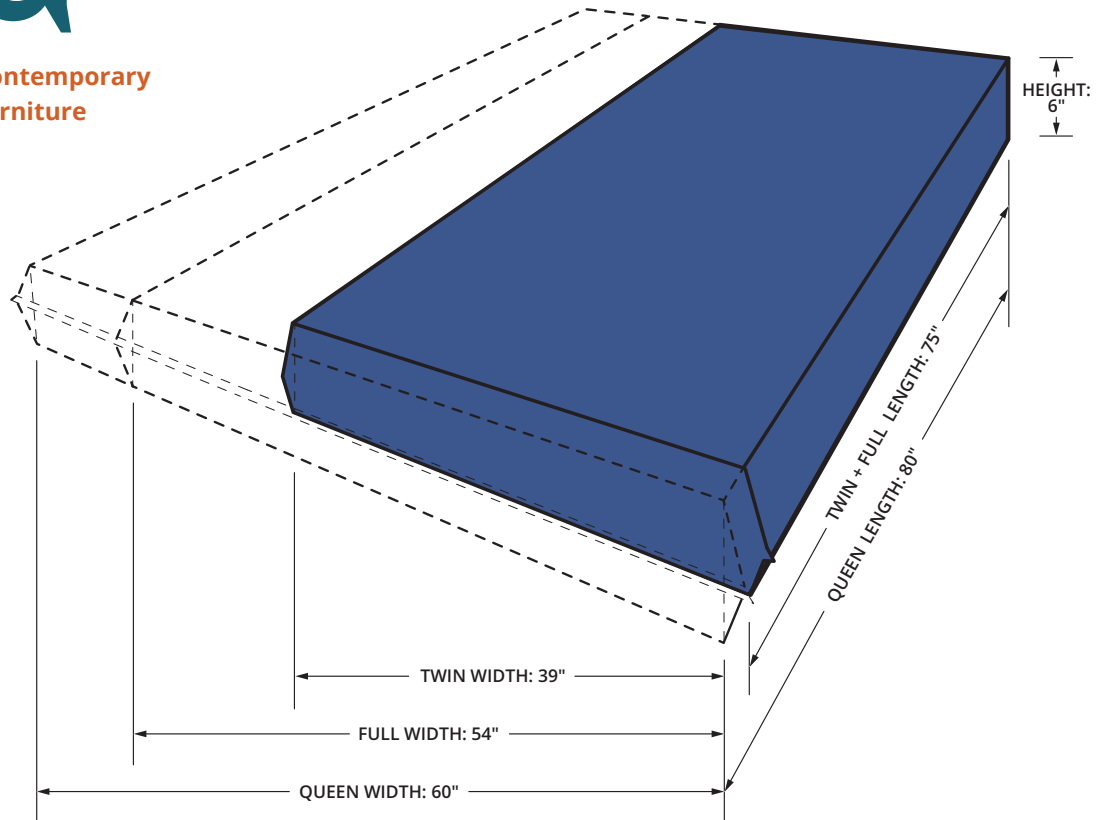

Durable | Sustainable | Contemporary
Bed Bug Resistant Furniture

MATTRESS

Overview:

- Bed bug resistant, no piping, quilt stitching or zippers.
- Interior seams and ultrasonic welded end closure.
- 5" zoned high density foam core.
- 1" convoluted foam layer for pressure point relief.
- Medical grade nylon fabric cover.
- Fluid and puncture resistant.
- Meets CFR 1633 and TB 129

Color:

Blue

Maintenance:

Sanitize with standard household or commercial cleaners.

Product Weight:

Twin: 22 lbs.

Full: 31 lbs.

Queen: 35 lbs.