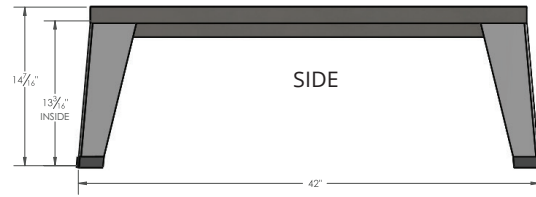

Durable | Sustainable | Contemporary
Bed Bug Resistant Furniture

TWIN BED

Overview:

- Made of 99.99% recycled steel.
- No moving parts or assembly required.
- No box spring required.
- Extremely durable.
- Helps with early detection and reducing the occurrence of bed bugs.