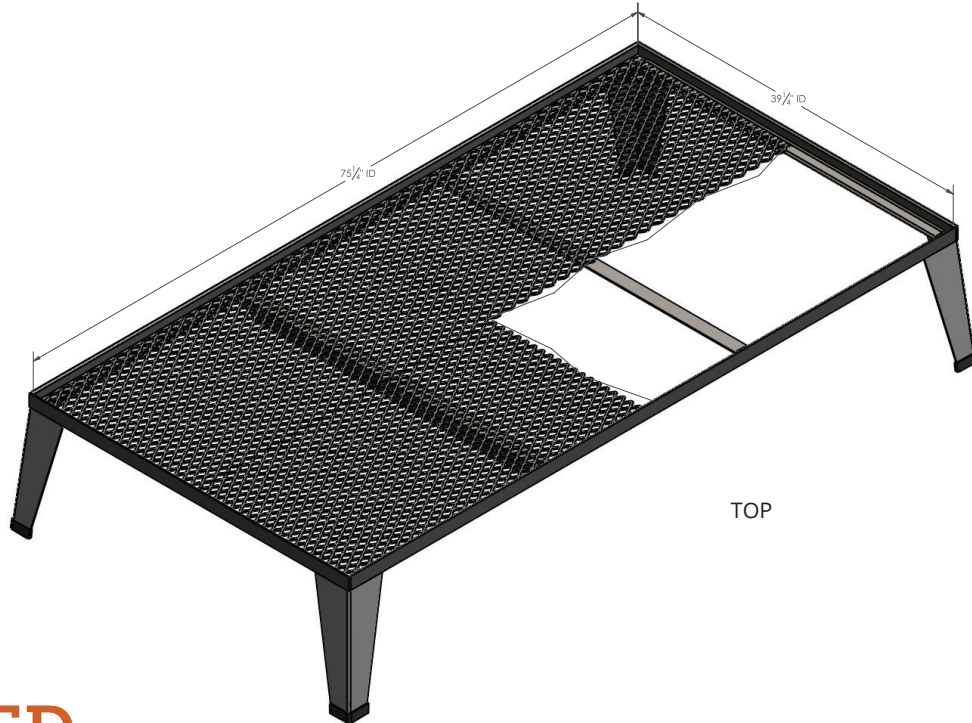

Durable | Sustainable | Contemporary
Bed Bug Resistant Furniture

TWIN BED

Overview:

- Made of 99.99% recycled steel.
- No moving parts or assembly required.
- No box spring required.
- Extremely durable.
- Helps with early detection and reducing the occurrence of bed bugs.

Patented Reg US Pat # 8,739,333

Finish:

Powder coated steel

Colors:

180 custom colors available

Maintenance:

Sanitize with standard household or commercial cleaners.

Product Weight: